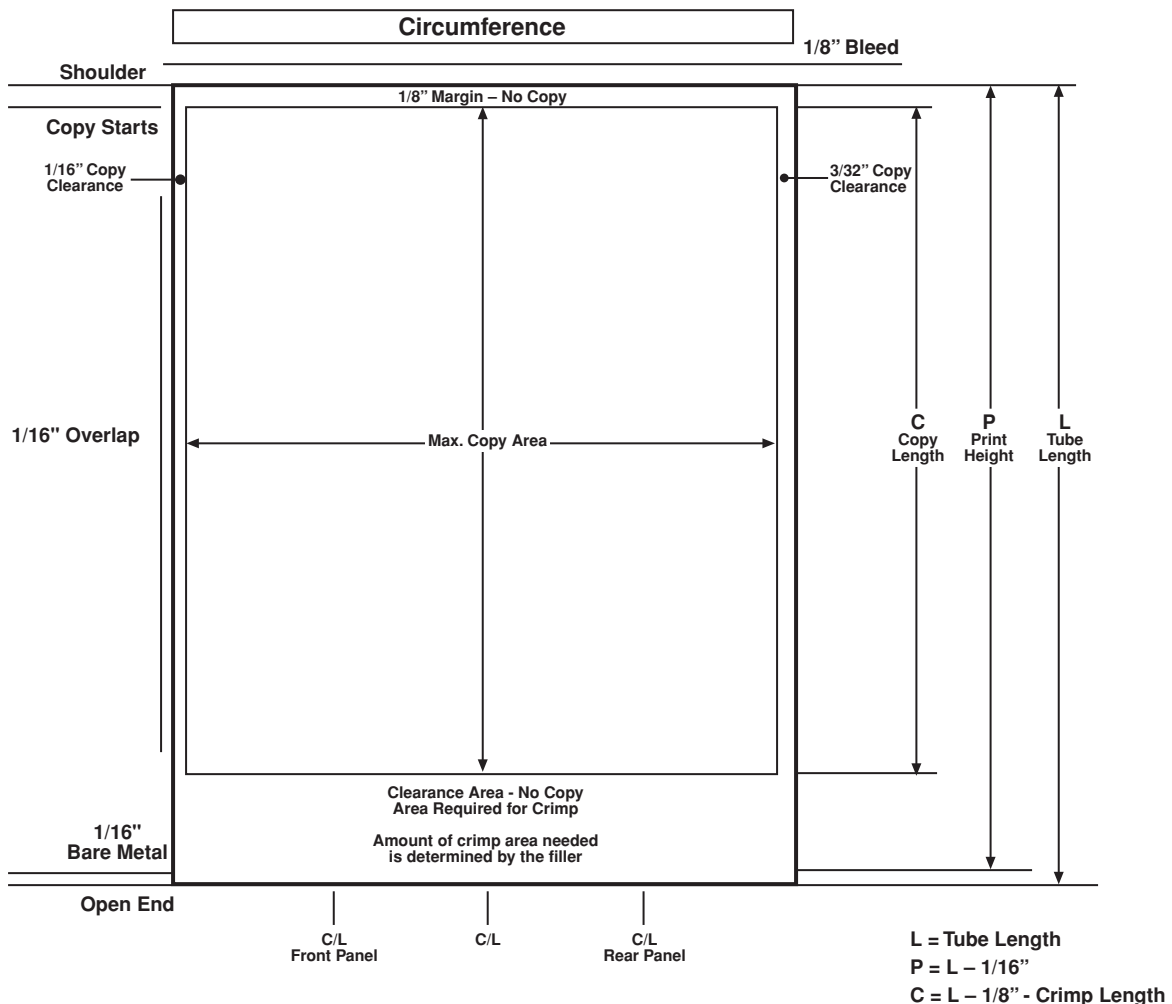

IntraPac Metal Tubes

Decoration Specifications

IntraPac metal tubes offer unlimited decorating and printing possibilities including full color offset printing. This guideline illustrates the printable area for each tube size. For electronic art on diskette, zip disk or CD, the preferred platform is Macintosh®. Acceptable software is Quark®, Adobe Illustrator®, PageMaker®, Freehand® or any program that can be exported to an EPS file. If this capability is unavailable, output artwork and it will be reformatted.