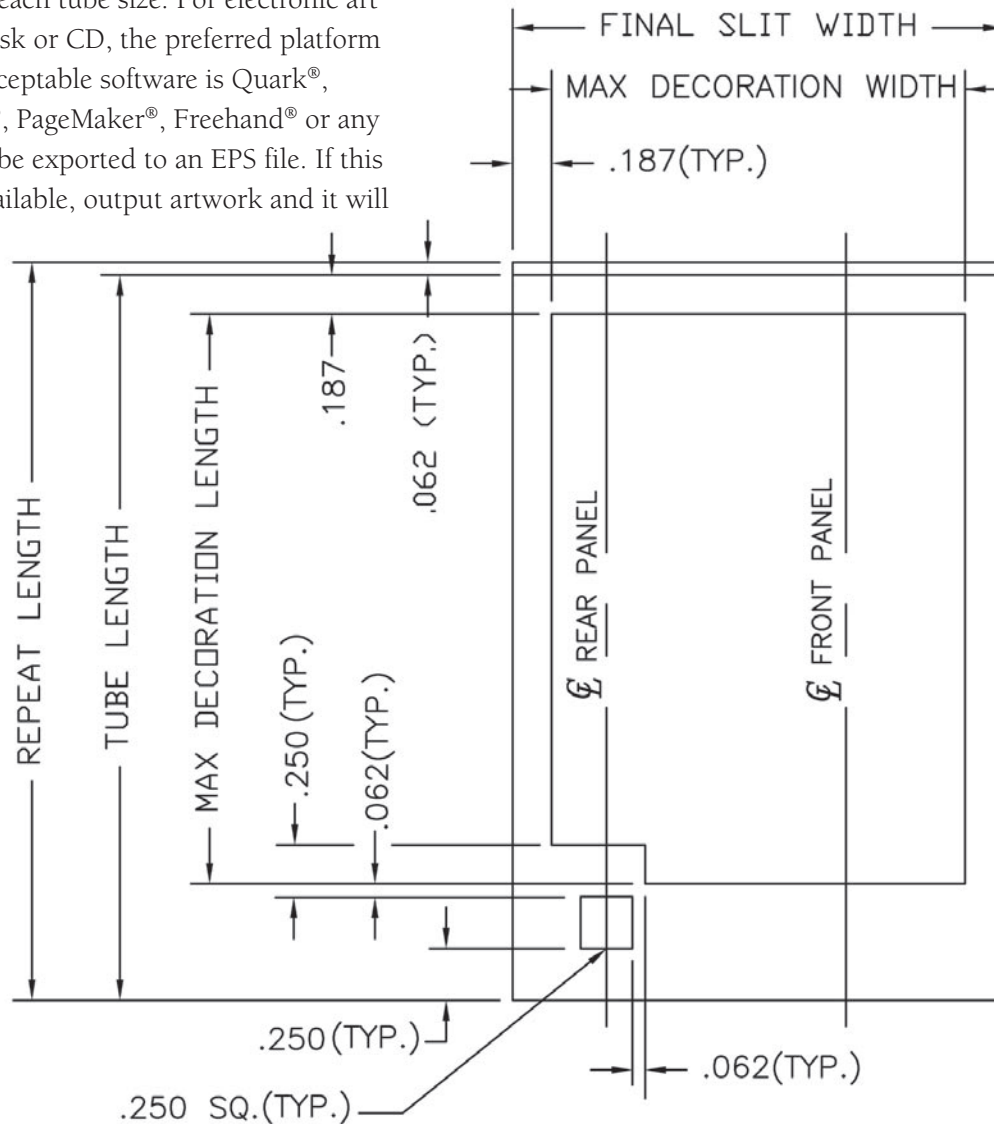

IntraPac Laminate Tubes

Decoration Specifications

IntraPac laminate and plastic tubes offer unlimited decorating and printing possibilities including full color offset printing. This guideline illustrates the printable area for each tube size. For electronic art on diskette, zip disk or CD, the preferred platform is Macintosh®. Acceptable software is Quark®, Adobe Illustrator®, PageMaker®, Freehand® or any program that can be exported to an EPS file. If this capability is unavailable, output artwork and it will be reformatted.