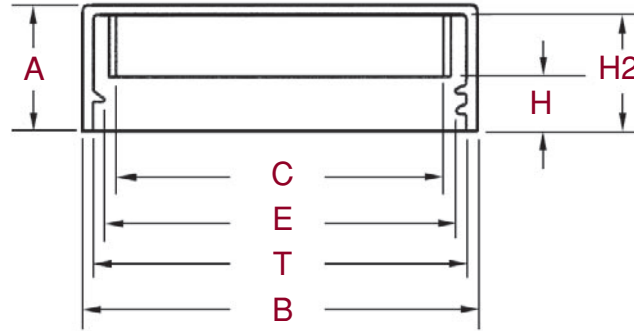

IntraPac Jar Closures

High Top Smooth Closures

IntraPac High Top Smooth jar closures are offered in the sizes as indicated in the chart. Please refer to both the drawing and chart for specific dimensions for each size.

Size	Material	Gram Wt	A	B	C	H	H2	T	E	Deco Area	Pcs/Carton
HT 70 /400	PP	16.5+/-2gr.	.902+/-0.015	2.884+/-0.015	2.490+/-0.015	.397+/-0.009	.838+/-0.015	2.744+/-0.007	2.650+/-0.007	*	500

* Will advise upon request