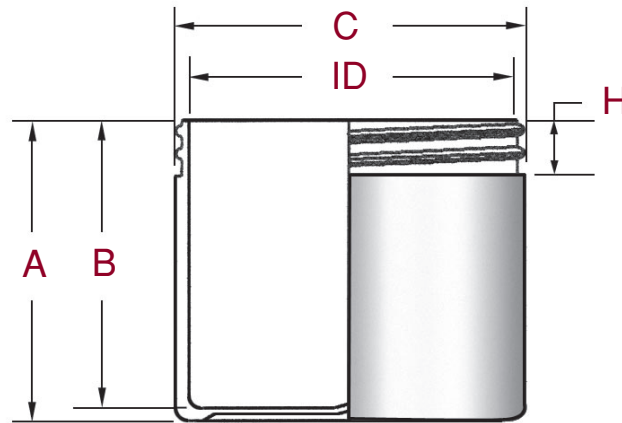

IntraPac Plastic Jars

Heavy Wall Single Wall Jars

IntraPac Heavy Wall Single Wall Jars are offered in the sizes as indicated in the chart. Please refer to both the drawing and chart for specific dimensions for each size.

Heavy Wall Single Wall Jars

Size	Neck	Material	Gram Wt	OFC	A	B	C	ID	H	*Deco Area	Pcs/Carton
1/4 oz	33mm	PP	9.0+/-1gr.	14+/-2cc	1.170+/-0.015	1.090+/-0.015	1.375+/-0.015	1.030+/-0.015	.403+/-0.015	n/a	1265
1/4 oz	33mm	PS/SAN	11.5+/-1gr.	14+/-2cc	1.173+/-0.015	1.090+/-0.020	1.388+/-0.015	1.034+/-0.015	.403+/-0.015	n/a	1265
3/4 oz	40mm	PP	11.5+/-1gr.	27+/-2cc	1.230+/-0.015	1.110+/-0.015	1.655+/-0.015	1.395+/-0.015	.315+/-0.015	.69 x .5"	864
4 oz	70mm	PP	48.7+/-2gr.	173+/-7cc	2.320+/-0.015	2.190+/-0.020	2.850+/-0.015	2.500+/-0.015	.408+/-0.015	1.5 x 5.93"	165
5-1/2 oz	70mm	PP	46.1+/-2gr.	176+/-6cc	4.446+/-0.015	2.220+/-0.015	2.853+/-0.015	2.523+/-0.015	.408+/-0.015	1.547 x 8.5625"	420
5-1/2 oz	70mm	PS	56.1+/-2gr.	177+/-6cc	4.444+/-0.015	2.274+/-0.015	2.871+/-0.015	2.528+/-0.015	.408+/-0.015	1.531 x 8.5625"	420
5-1/2 oz	70mm	SAN	56.1+/-5gr.	177+/-6cc	4.444+/-0.015	2.274+/-0.015	2.871+/-0.015	2.528+/-0.015	.408+/-0.015	1.531 x 8.5625"	420
10 oz	89mm	PP	81.0+/-5gr.	360+/-11cc	2.940+/-0.020	2.730+/-0.020	3.600+/-0.020	3.260+/-0.020	.535+/-0.015	1.87 x 10.87"	630
10 oz	89mm	PS	106.0+/-5gr.	360+/-11cc	2.930+/-0.020	2.700+/-0.020	3.650+/-0.020	3.250+/-0.020	.535+/-0.015	1.87 x 11"	630