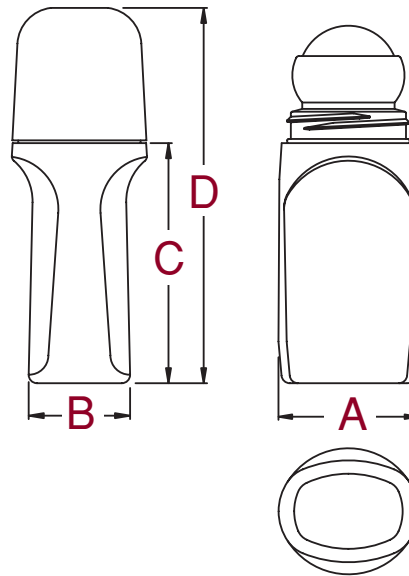

# IntraPac Oval Roll-on Bottles

IntraPac offers oval roll-on bottles for health and beauty applications. This illustration indicates bottle dimensions for each capacity offered.

Multicolor decorating of these bottles is done by UV silk-screen printing. Hot stamping is an available option.

BOTTLE STYLE	A mm/inches	B mm/inches	C mm/inches	D mm/inches	Capacity		Ball Size
					mL	oz	
RE001	44 / 1.732	31 / 1.220	88 / 3.464	132 / 5.196	90	3	1"
RE002	50 / 2.040	36.4 / 1.433	86.3 / 3.397	134.9 / 5.311	120	4	1.4"
RE006	49.6 / 1.952	34.9 / 1.374	67.7 / 2.665	116 / 4.566	60	2	1.4"